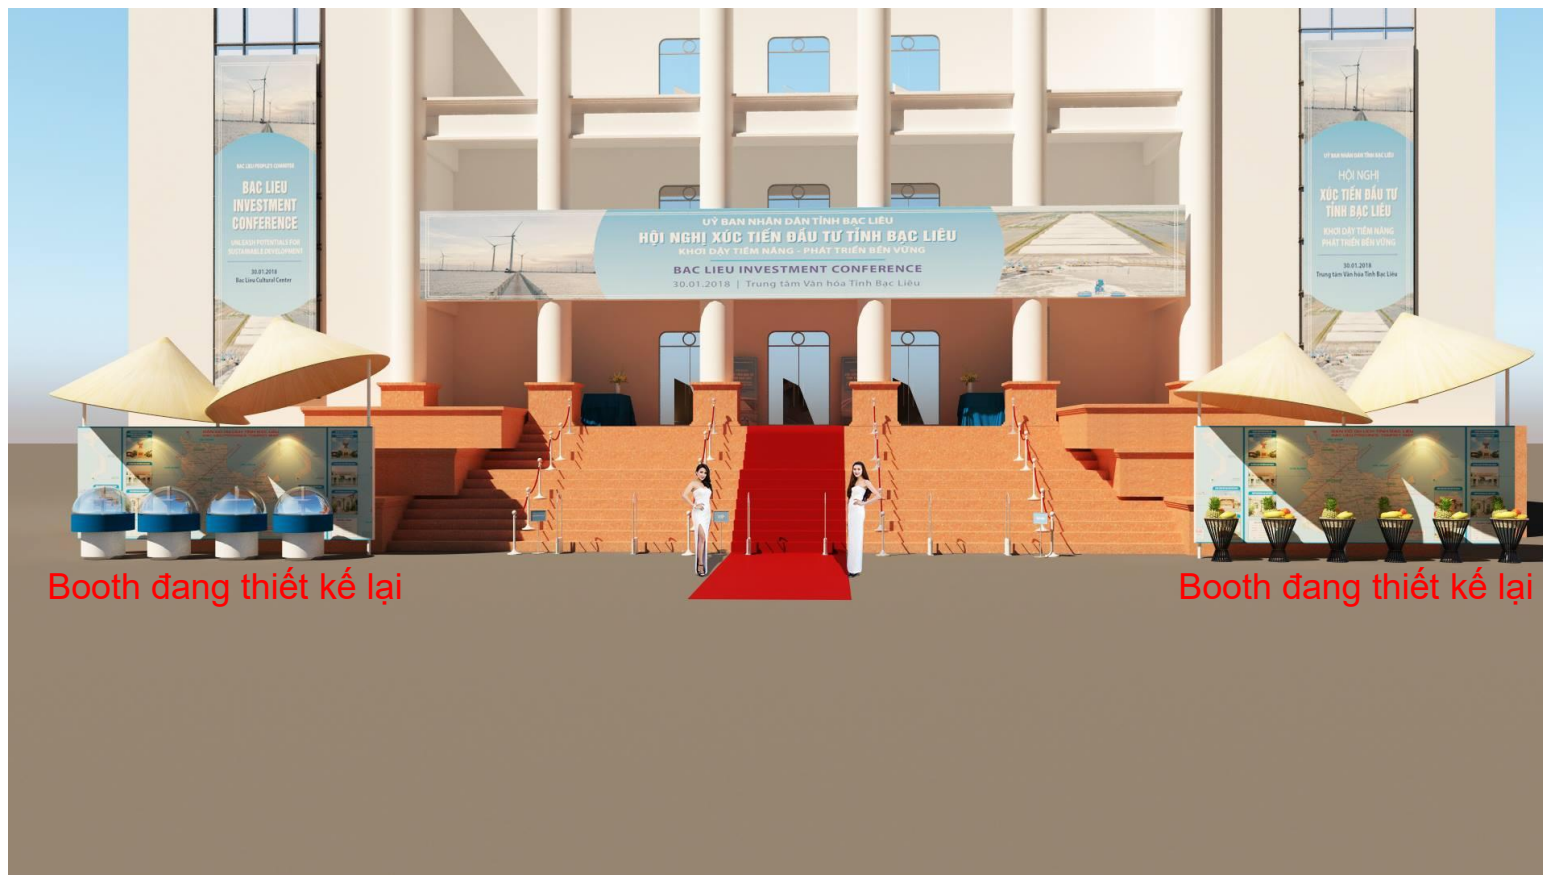

BÊN NGOÀI TRUNG TÂM